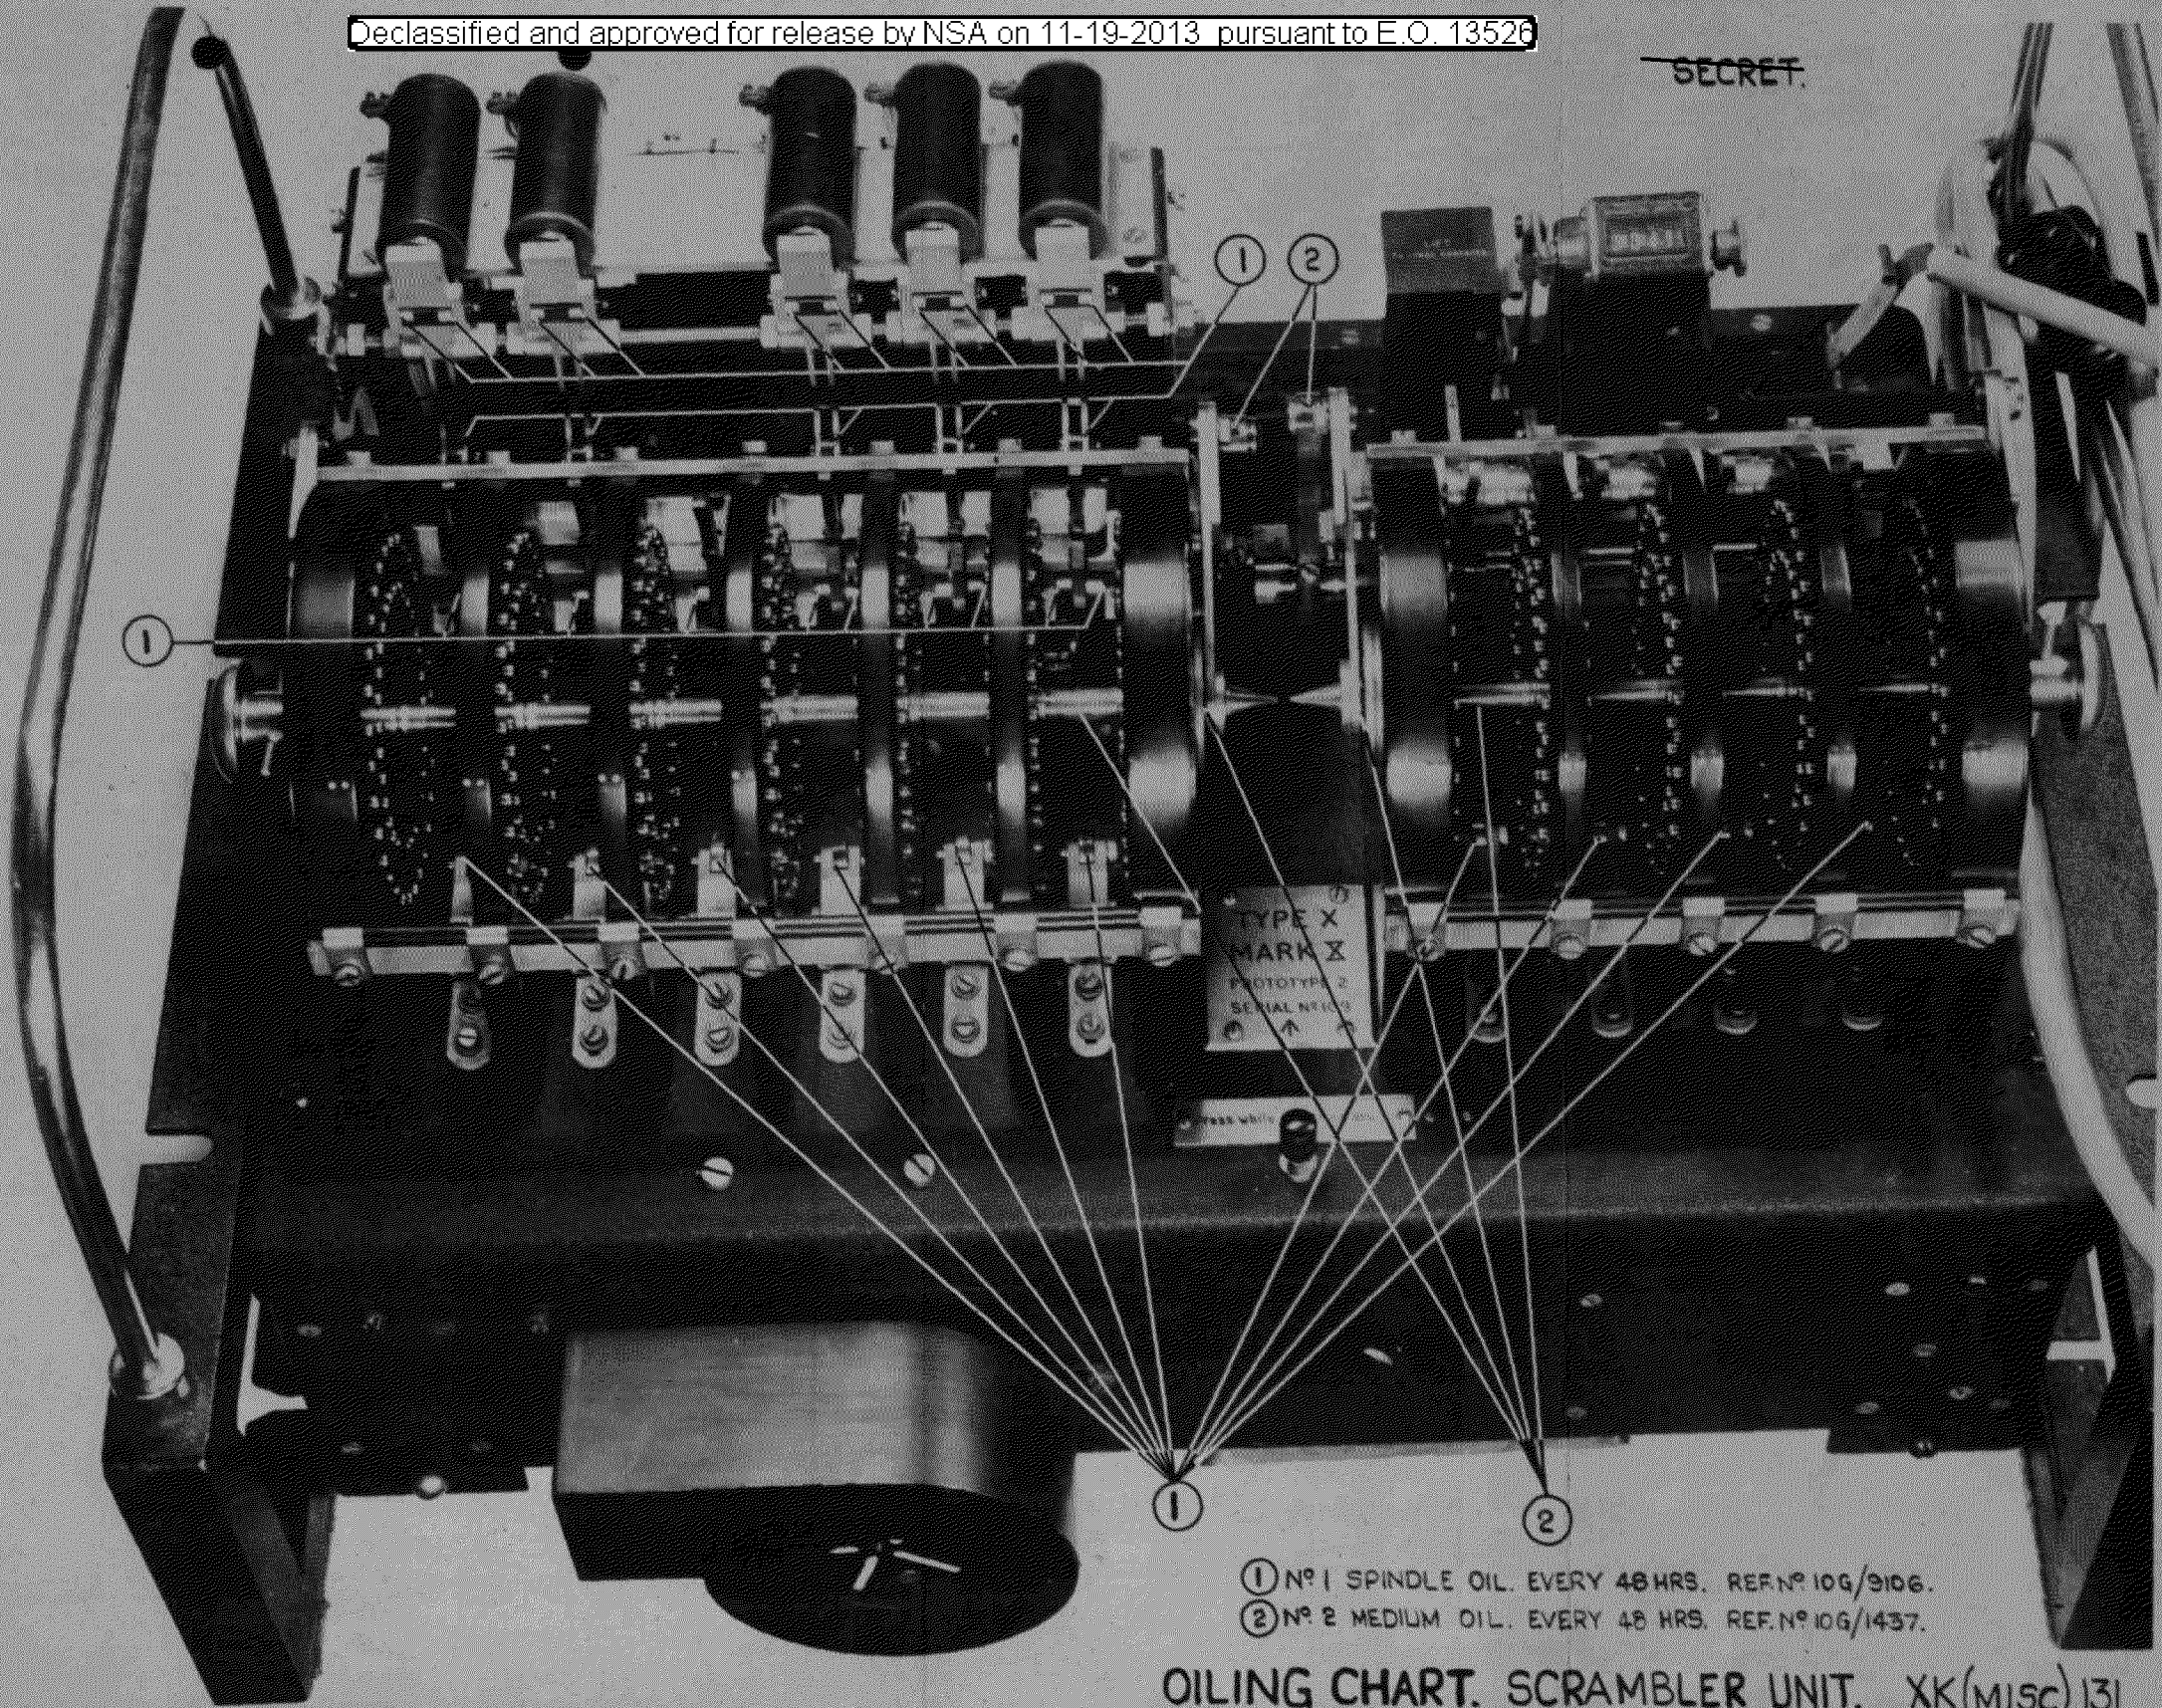

SECRET

- ① N° 1 SPINDLE OIL. EVERY 48 HRS. REF. N° 106/9106.
- ② N° 2 MEDIUM OIL. EVERY 48 HRS. REF. N° 106/1437.

OILING CHART. SCRAMBLER UNIT. XK (MISC) 131.

Taken from: DETAILED DESCRIPTION OF CIRCUIT MERCURY