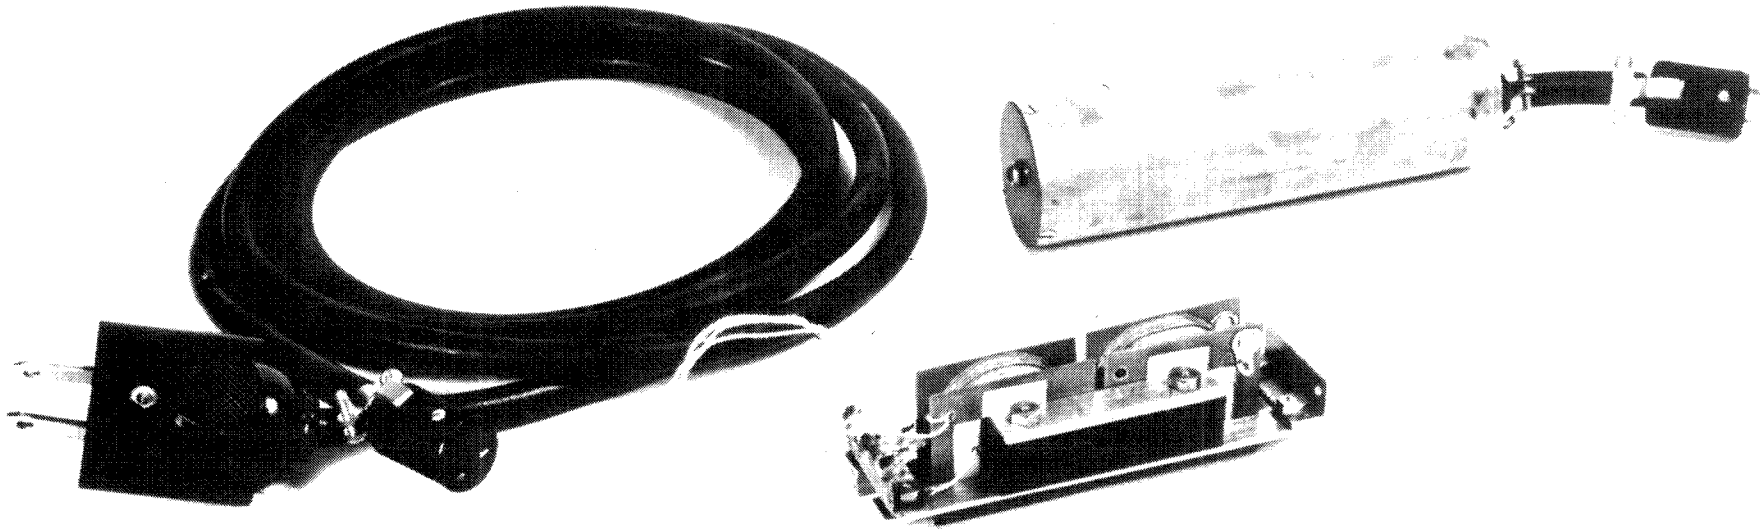

M-325

WFE

99/94
042

ES-1
Historical collection
noy 37

REF ID:A70322

CONFIDENTIAL

Fig. 1.

CONFIDENTIAL

FIG 3 KNOB, SHOWING PARTS

Fig. 1.— Cord, case and transformer before final assembly.

FIG. 2.

THE OPERATING KNOB IN PLACE