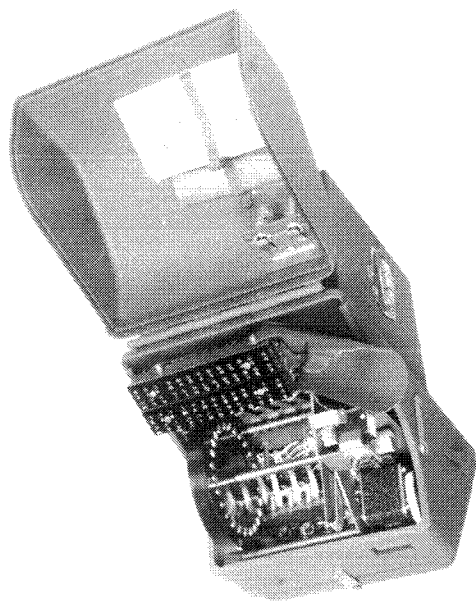

M-325

WFE

99/94
042

ES-1
Historical collection
noy 37

REF ID:A70322

CONFIDENTIAL

Fig. 1.

CONFIDENTIAL

FIG 3 KNOB, SHOWING PARTS

Fig. 1.— Cord, case and transformer before final assembly.

FIG. 2.

THE OPERATING KNOB IN PLACE