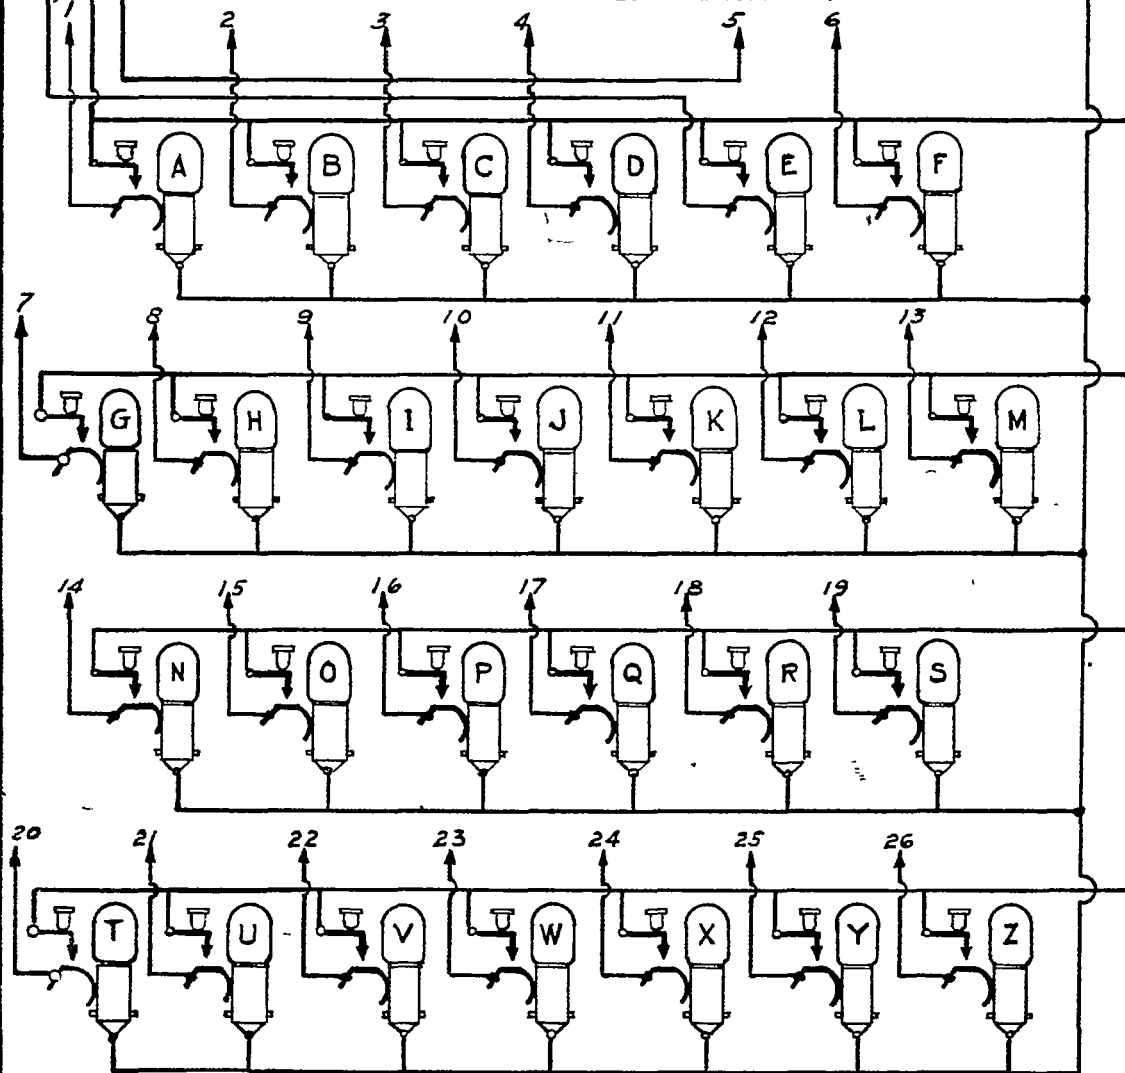

5739 CELLS

WIRES 1 to 26 TO TERMINALS ON DRUM UNIT